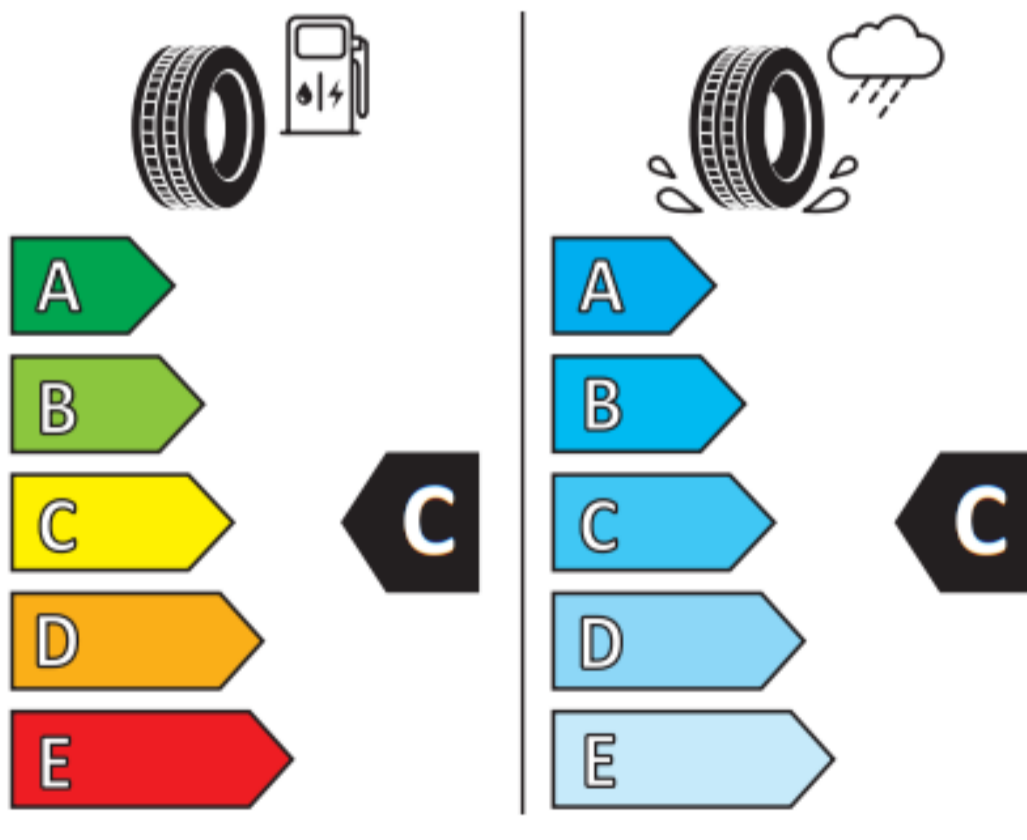

MADE IN CHINA

ENERG

ROADMARCH

2ERM176

235/60R18 107 H XL

C1